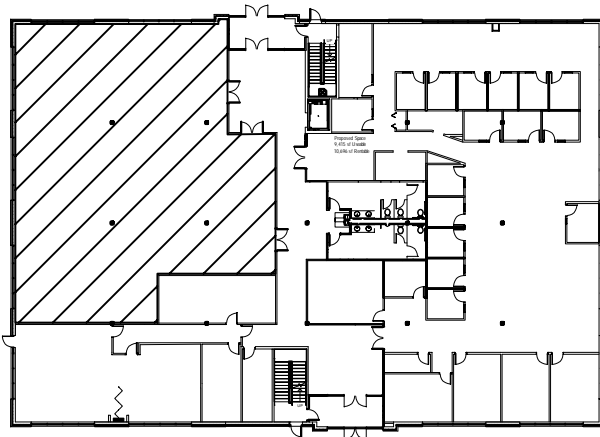

## 2843 Eyde Parkway Suite #110

SCALE: NONE

### BUILDING KEY

SCALE: NONE

\* Square feet measurements subject to change upon site measure

Eyde Parkway

Suite #110

2843 Eyde Parkway

East Lansing, MI 48823

USEABLE SF: 5,091 SF