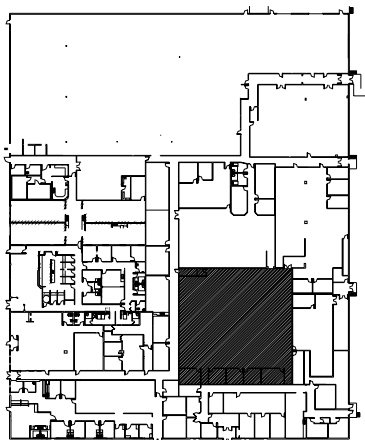

Jolly Cedar Suite #320

SCALE: NONE

BUILDING KEY

SCALE: NO SCALE

Jolly Cedar
SUITE #320
5015 S. Cedar Street Lansing, MI 48910
USEABLE AREA: 6,577 SF*
RENTABLE AREA: 7,235 SF*

* Square feet measurements subject to change upon site measure