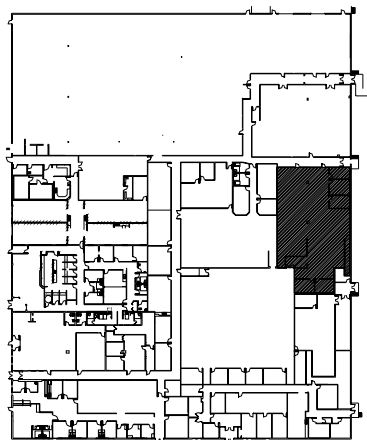

## Jolly Cedar Suite #310

SCALE: NONE

### BUILDING KEY

SCALE: NO SCALE

Jolly Cedar
SUITE #310
5015 S. Cedar Street Lansing, MI 48910
USEABLE AREA: 4,217 SF* RENTABLE AREA: 4,639 SF*

\* Square feet measurements subject to change upon site measure