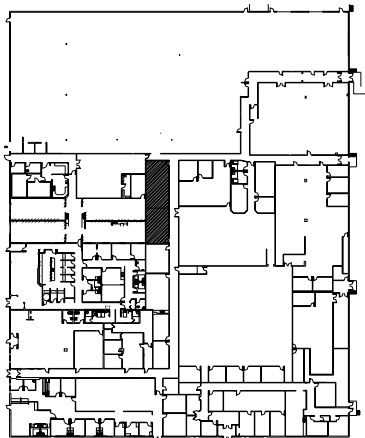

Jolly Cedar Suite #160

SCALE: NONE

BUILDING KEY

SCALE: NO SCALE

Jolly Cedar
SUITE #160
5015 S. Cedar Street Lansing, MI 48910
USEABLE AREA: 969 SF*
RENTABLE AREA: 1,066 SF*

* Square feet measurements subject to change upon site measure