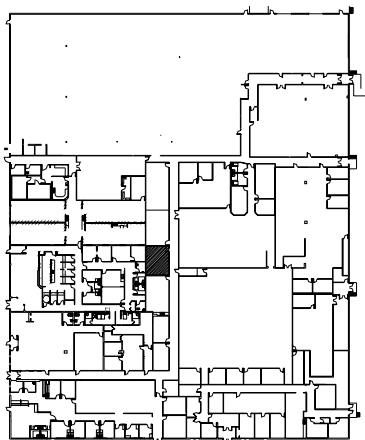

Jolly Cedar Suite #130

SCALE: NONE

BUILDING KEY

SCALE: NO SCALE

Jolly Cedar

SUITE #130

5015 S. Cedar Street
Lansing, MI 48910

USEABLE AREA: 344 SF*

RENTABLE AREA: 378 SF*

* Square feet measurements subject to change upon site measure