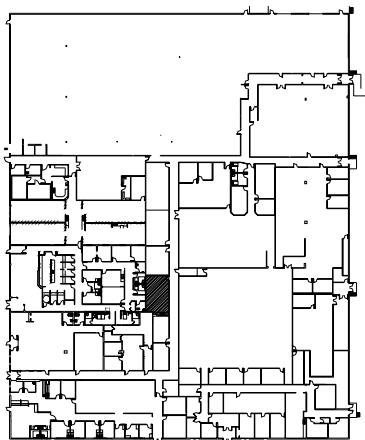

Jolly Cedar Suite #120

SCALE: NONE

BUILDING KEY

SCALE: NO SCALE

Jolly Cedar
SUITE #120 5015 S. Cedar Street Lansing, MI 48910
USEABLE AREA: 453 SF* RENTABLE AREA: 494 SF*

* Square feet measurements subject to change upon site measure