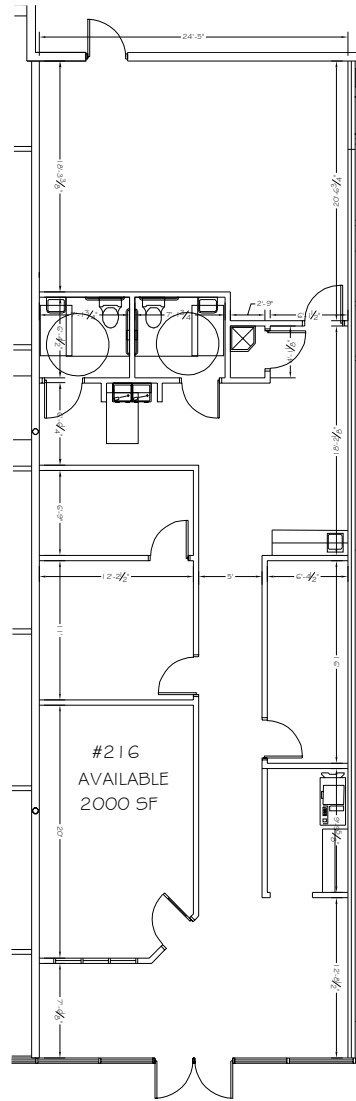

## Clark Corners Suite #216

SCALE: NONE

BUILDING KEY

SCALE: NO SCALE

Clark Corners

SUITE #216

1161 E. CLARK ROAD

DEWITT, MI 48820

USEABLE AREA: 2,000 SF\*

RENTABLE AREA: 2,000 SF\*

\* Square feet measurements subject to change upon site measure